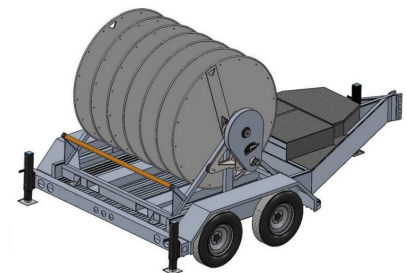

Storage & Deployment Trailers

Medium Voltage Cables

When maintenance requirements or natural disaster dictates the need for a mobile substation to be deployed to a remote site, it's critical to have medium voltage cables on-site and ready to utilize. TPC provides storage and deployment cable trailer solutions that protect cable from damage and personnel from harm. Our cable trailer solutions ensure fast, easy, and safe deployment in temporary and emergency power situations. Select from a standard or customizable trailer solution to match your unique site-specific needs. TPC engineers and product managers will work with you to deliver a trailer system that fits specifications for safety, theft prevention, ease of use, rapid deployment, and more.

STANDARD TRAILER FEATURES & BENEFITS

- Gas / Hydraulic power allows for safe, easy and quick deployment of heavy medium voltage cables
- Highway DOT compliant trailer systems meet federal, state and local requirements
- Protective Tarps / Enclosures – protect trailer and cables during travel and storage
- Storage compartments provided for easy storage of tools and trailer tarp
- Built-In jack stands for stability on uneven surfaces
- Reel disconnect from power system provides freewheel capability during unexpected power loss
- Reel braking systems - provides safe deployment of cables
- Reel saddle system provides easy replacement of cable reel

Standard Trailer
6-Section Reel/Rear Payout

Standard Trailer
3-Section Reel/Rear Payout

CUSTOM DESIGNED TO MEET YOUR NEEDS

TPC Wire & Cable offers custom-engineered products that are designed using specific application and environmental information supplied by the customer. These product solutions represent a unique and valuable service offered by TPC, whose engineers are experienced in the electrical, mechanical, and industrial engineering disciplines. Let TPC customize a solution for your medium voltage cable needs with our team of expert engineers.