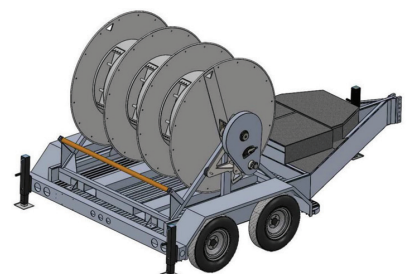

Storage & Deployment Trailers

Medium Voltage Cables

When maintenance requirements or natural disaster dictates the need for a mobile substation to be deployed to a remote site, it's critical to have medium voltage cables on-site and ready to utilize. TPC provides storage and deployment cable trailer solutions that protect cable from damage and personnel from harm. Our cable trailer solutions ensure fast, easy, and safe deployment in temporary and emergency power situations. Select from a standard or customizable trailer solution to match your unique site-specific needs. TPC engineers and product managers will work with you to deliver a trailer system that fits specifications for safety, theft prevention, ease of use, rapid deployment, and more.

STANDARD TRAILER FEATURES & BENEFITS

- Gas / Hydraulic power allows for safe, easy and quick deployment of heavy medium voltage cables
- Highway DOT compliant trailer systems meet federal, state and local requirements
- Protective Tarps / Enclosures – protect trailer and cables during travel and storage
- Storage compartments provided for easy storage of tools and trailer tarp
- Built-In jack stands for stability on uneven surfaces
- Reel disconnect from power system provides freewheel capability during unexpected power loss
- Reel braking systems - provides safe deployment of cables
- Reel saddle system provides easy replacement of cable reel

Standard Trailer
6-Section Reel/Rear Payout

Standard Trailer
3-Section Reel/Rear Payout

CUSTOM DESIGNED TO MEET YOUR NEEDS

TPC Wire & Cable offers custom-engineered products that are designed using specific application and environmental information supplied by the customer. These product solutions represent a unique and valuable service offered by TPC, whose engineers are experienced in the electrical, mechanical, and industrial engineering disciplines. Let TPC customize a solution for your medium voltage cable needs with our team of expert engineers.